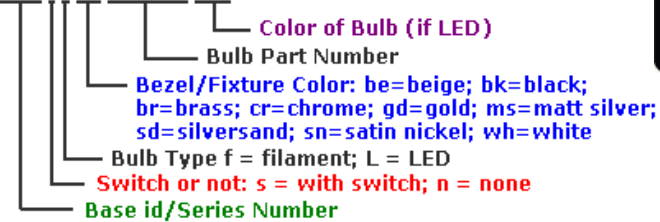

**Retail Products** (See website for current price)  
**12 volt DC Lights 12 volt DC LED Lights**

Part number legend:

8675sLwhLg4s10ww

Recessed Lights - Fixed					MSRP	
Series	Description	Base No.	Fixture Color	Bulb No./Color		
<b>Mars</b>	Recessed ceiling light, plastic with convex spiral plastic lens					
	4.75 in. w x 1 in. recess with 3.25 in. cutout	8812nf				
	White fixture color (trim ring).		wh			
	Standard bulb: G4 10 watt Xenon bulb			fg41210		\$ 22.00
<b>Optional color</b>	<b>Optional Fixture colors</b> : cr (chrome)		cr		add	\$ 8.00
<b>Optional switch</b>	<b>Optional built-in toggle switch</b> - change base "n" to "s" and add to fixture price	8812sf			add	\$ 9.00
<b>Mars LED</b>	4.75 in. w x 1 in. recess with 3.25 in. cutout	8812nL				
	White fixture color (trim ring).		wh			
	LED -Choose from Standard 1.5 watt, energy efficient LED bulb (~12 w Halogen)					
	Specify LED Type: 928ww=187 Lumen warm white; 928cw=192 Lumen cool white; 10bu= blue; 10rd=red			Lg4s__		\$ 34.00
<b>Optional Brighter LED</b>	LED - 2.1 watt - <u>128ww</u> = 240 Lumens warm white; <u>128cw</u> = 284 Lumens cool white			Lg4s__	add	\$ 3.00
<b>Optional: Bi-Color LED Bulb</b> - specify color/power (toggle off/on to change color)						
	<u>3rd6ww</u> or <u>3bu6ww</u> (3 red or 3 blue LEDs [15 lumen] AND 6 warm white LEDs [117 Lumens], 1.34 watts			Lg4s3__6ww	add	\$ 6.00
	<u>6rd10ww</u> or <u>6bu10ww</u> (6 red or 6 blue LEDs [27 lumen] AND 10 warm white LEDs [173 Lumens], 1.8 watts			Lg4s6__10ww	add	\$ 9.00
<b>Mars 3-Way LED</b>	<b>Optional 3 Way LED Bulb</b> - (toggle off/on to dim) 197/129/65 Lumens ww, 2 watts			Lg4s963ww	add	\$ 5.00
<b>Optional color</b>	<b>Optional Fixture colors</b> : chrome (cr)		cr		add	\$ 8.00
<b>Optional switch</b>	add toggle switch to fixture - change base "n" to "s" and add to fixture price	8812sL			add	\$ 9.00
<b>Nova</b>	Plastic ceiling light with frosted glass lens. Low Profile					
	3 in. w x 0.75 in. recess with 2 in. cutout	8777nf				
	White fixture color (trim ring).		wh			
	Standard bulb: G4 10 watt Xenon bulb			fg41210		\$ 18.00
<b>Optional color</b>	<b>Optional Fixture Colors</b> : be (beige); cr (chrome); gd (gold); ms (matt silver); sd (silver sand)		be, cr, gd, ms, sd		add	\$ 5.00
<b>Optional switch</b>	<b>Optional built-in toggle switch</b> - change base "n" to "s" and add to fixture price	8777sf			add	\$ 8.00